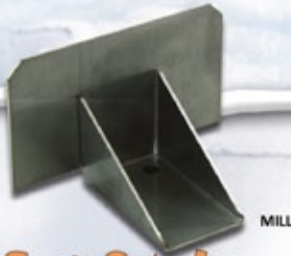

Hunter Green

Patina Green

Medium Bronze

Copper

Clear

Colors are approximate. Slight variations in color are not cause for rejection.

Get specification sheets **online**
www.icejax.com
www.snojax.com

Get instant Snow Guard Spacing at
SpacingTool.com

SnowCatcher

The SnowCatcher is a metal snow guard that resembles the popular SnoBlox and SnoJax models. It is made from 16 gauge 304 grade stainless steel and is available in a variety of powder coated colors. The large, forward mounted 2.5" H x 4" W face provides a generous holding field, and the 1.5" wide base fits most 36" panels with 9" flats. Professional test results show the SnowCatcher held up to 1,866 pounds. The durable, steel construction does not get brittle like cheap, fabricated cast guards. This guard includes a 1/16" thick adhered V742 CCF PVC foam sealer pad.