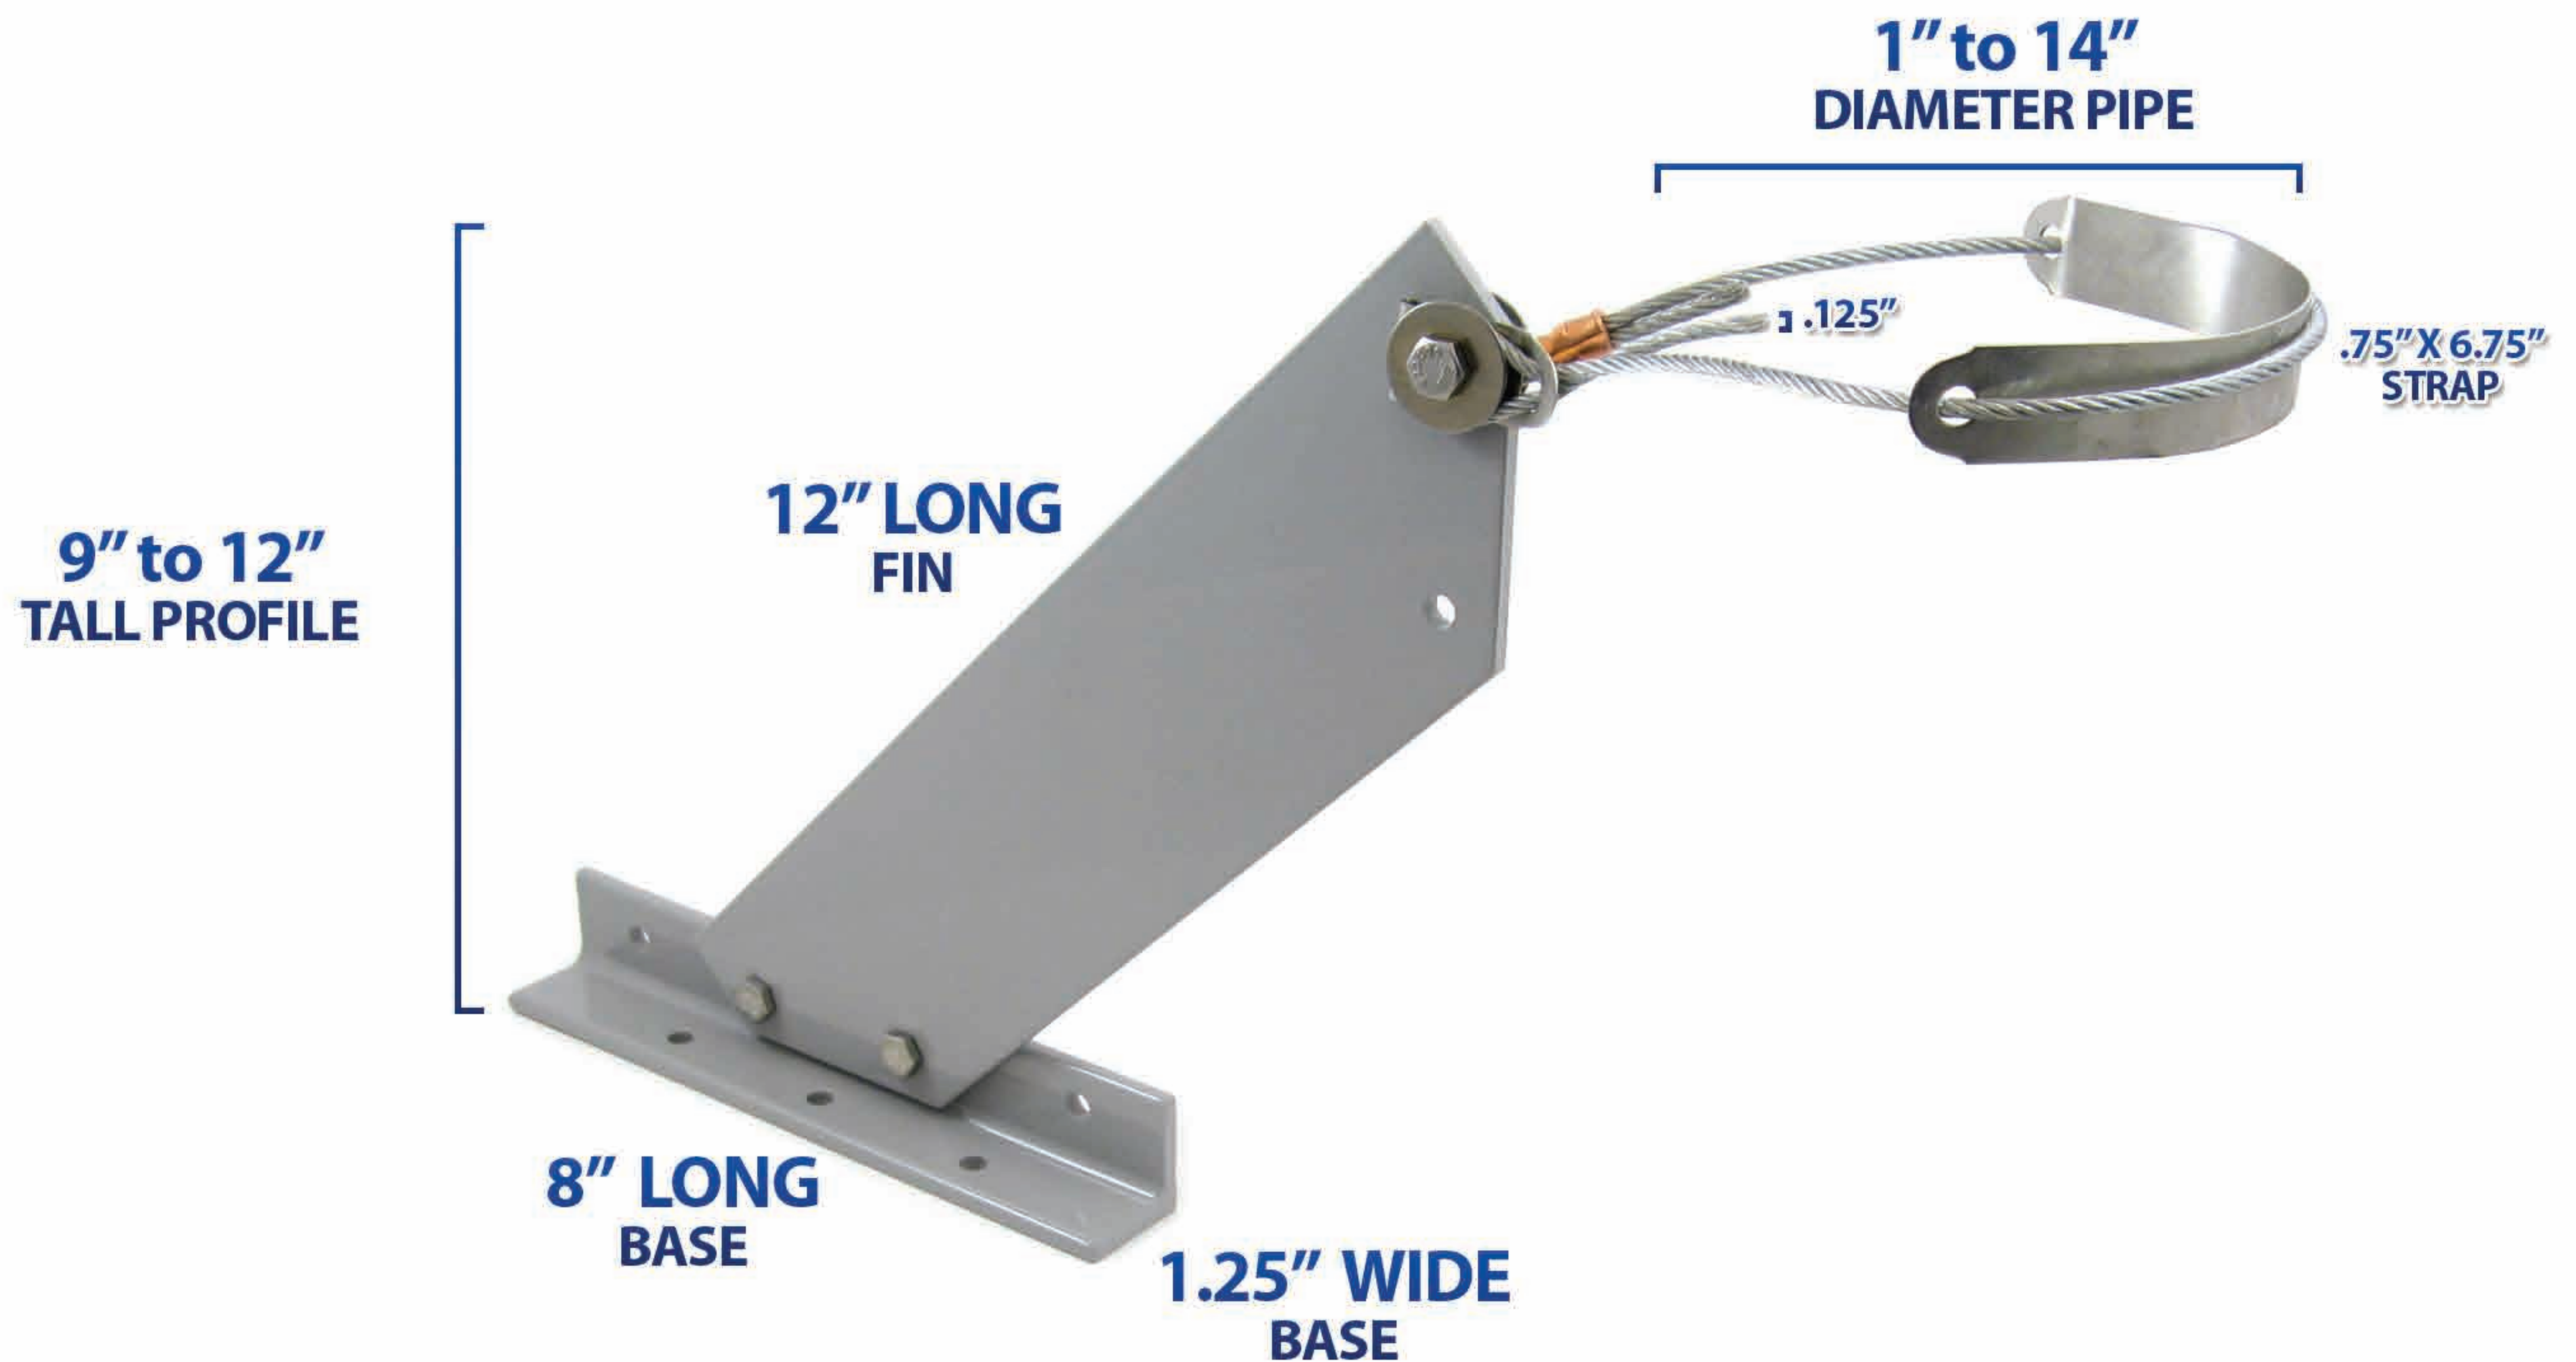

VentSaver P-383

Vent Pipe Protection. Cricket Eliminator.

1 (800) 766-5291
(717) 697-1900
www.SNOJAX.com

The larger of two models, recommended for heavy snow areas. This product adds support and strength to your vent pipes, chimneys or masts while the innovative fin design cuts through and assists in the shedding of snow and ice from your roof. Installation is quick and easy. The VentSaver P-383 series is made from non-corrosive powder-coated aluminum and stainless steel aircraft cable. Includes stainless steel nuts, bolts and heavy duty 1 1/2" lag screws. The P-383 series will fit any roof pitch and pipe sizes from 1" to 14" in diameter and provides a 9"-12" standing profile to protect taller pipes.

Not to be installed on roofs subjected to the impact of snow and ice dropping from unprotected upper roof areas.