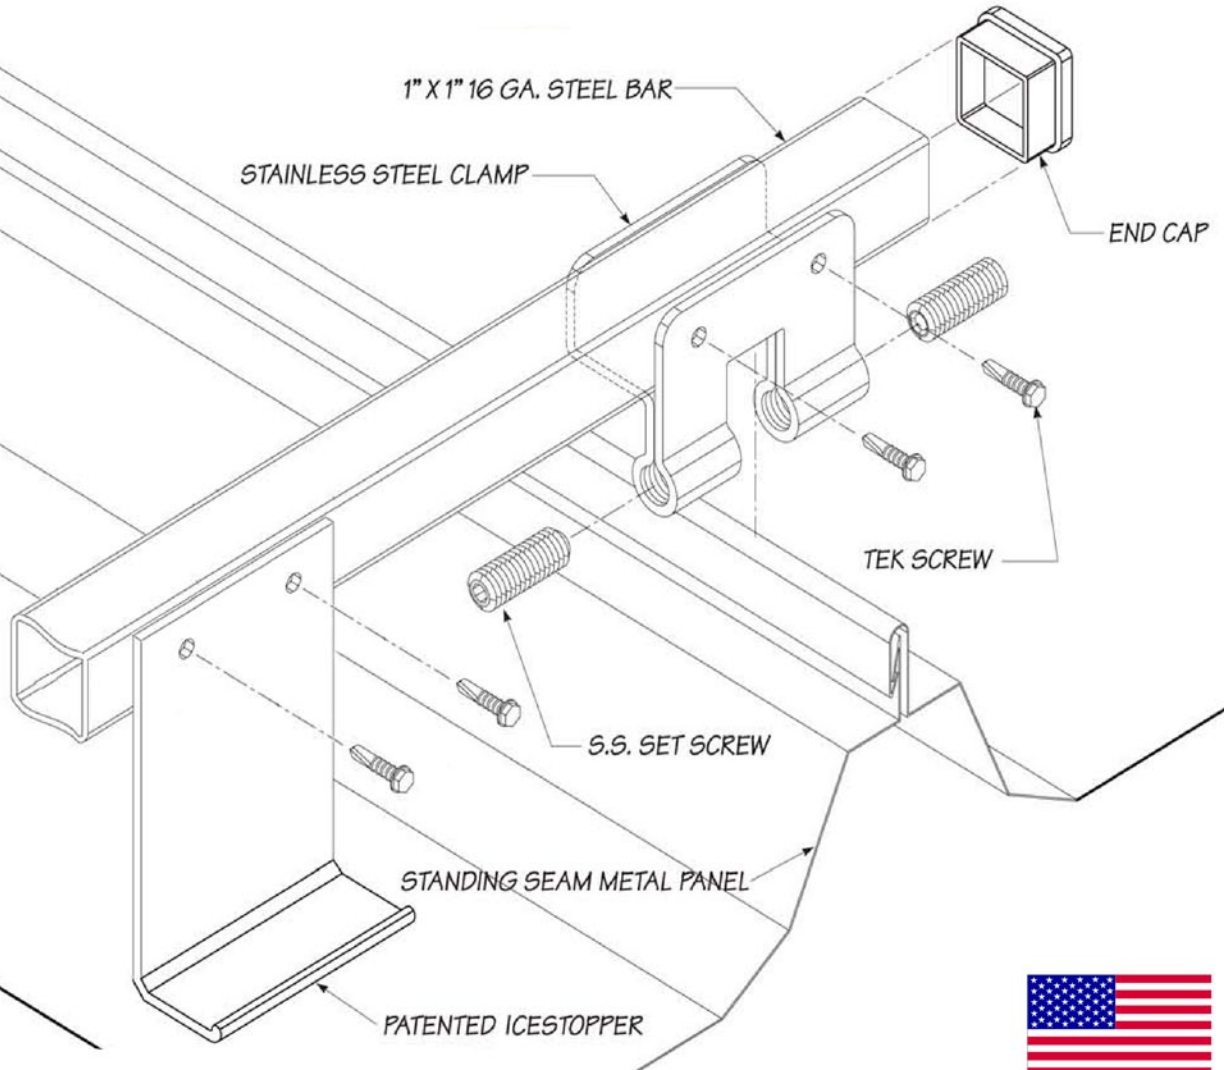

SnoBar

1 (800) 766-5291
(717)737-4398

www.SNOBARCOLORBAR.com

Made in USA

Call Today For A Quote!

SnoBar is a year round snow retention solution available in 16 ga. mill finish, stainless steel, or custom matched powder coating. Systems can be designed for most roof panels with top-loading, non-penetrating, stainless steel clamp-on attachment or aluminum screw down colorbrackets. Optional Ice Stoppers can be used to prevent snow and ice from sliding under the rail for maximum holding efficiency. Our SnoBar systems include a transferable limited lifetime warranty on performance, parts and finish.