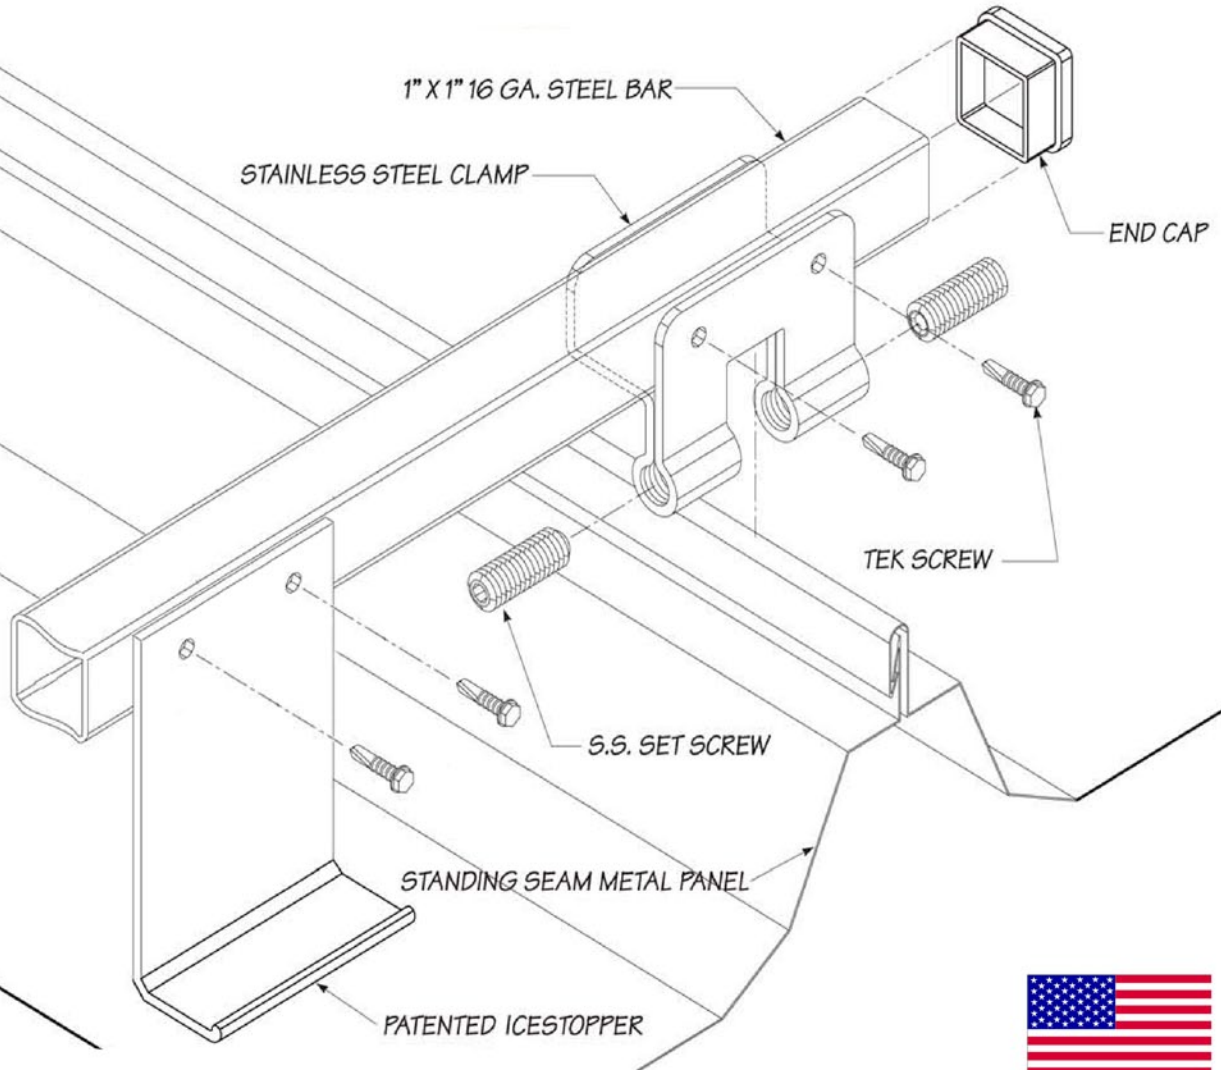

SnoBar

1 (800) 766-5291
(717)737-4398

www.SNOBARCOLORBAR.com

Made in USA

Call Today For A Quote!

SnoBar is a year round snow retention solution available in 16 ga. mill finish, stainless steel, or custom matched powder coating. Systems can be designed for most roof panels with top-loading, non-penetrating, stainless steel clamp-on attachment or aluminum screw down colorbrackets. Optional Ice Stoppers can be used to prevent snow and ice from sliding under the rail for maximum holding efficiency. Our SnoBar systems include a transferable limited lifetime warranty on performance, parts and finish.

Placement in just isolated areas such as chimneys, doorways, vents and partial roof sections is NOT recommended.

For quick cost estimates, please visit www.spacingtool.com.