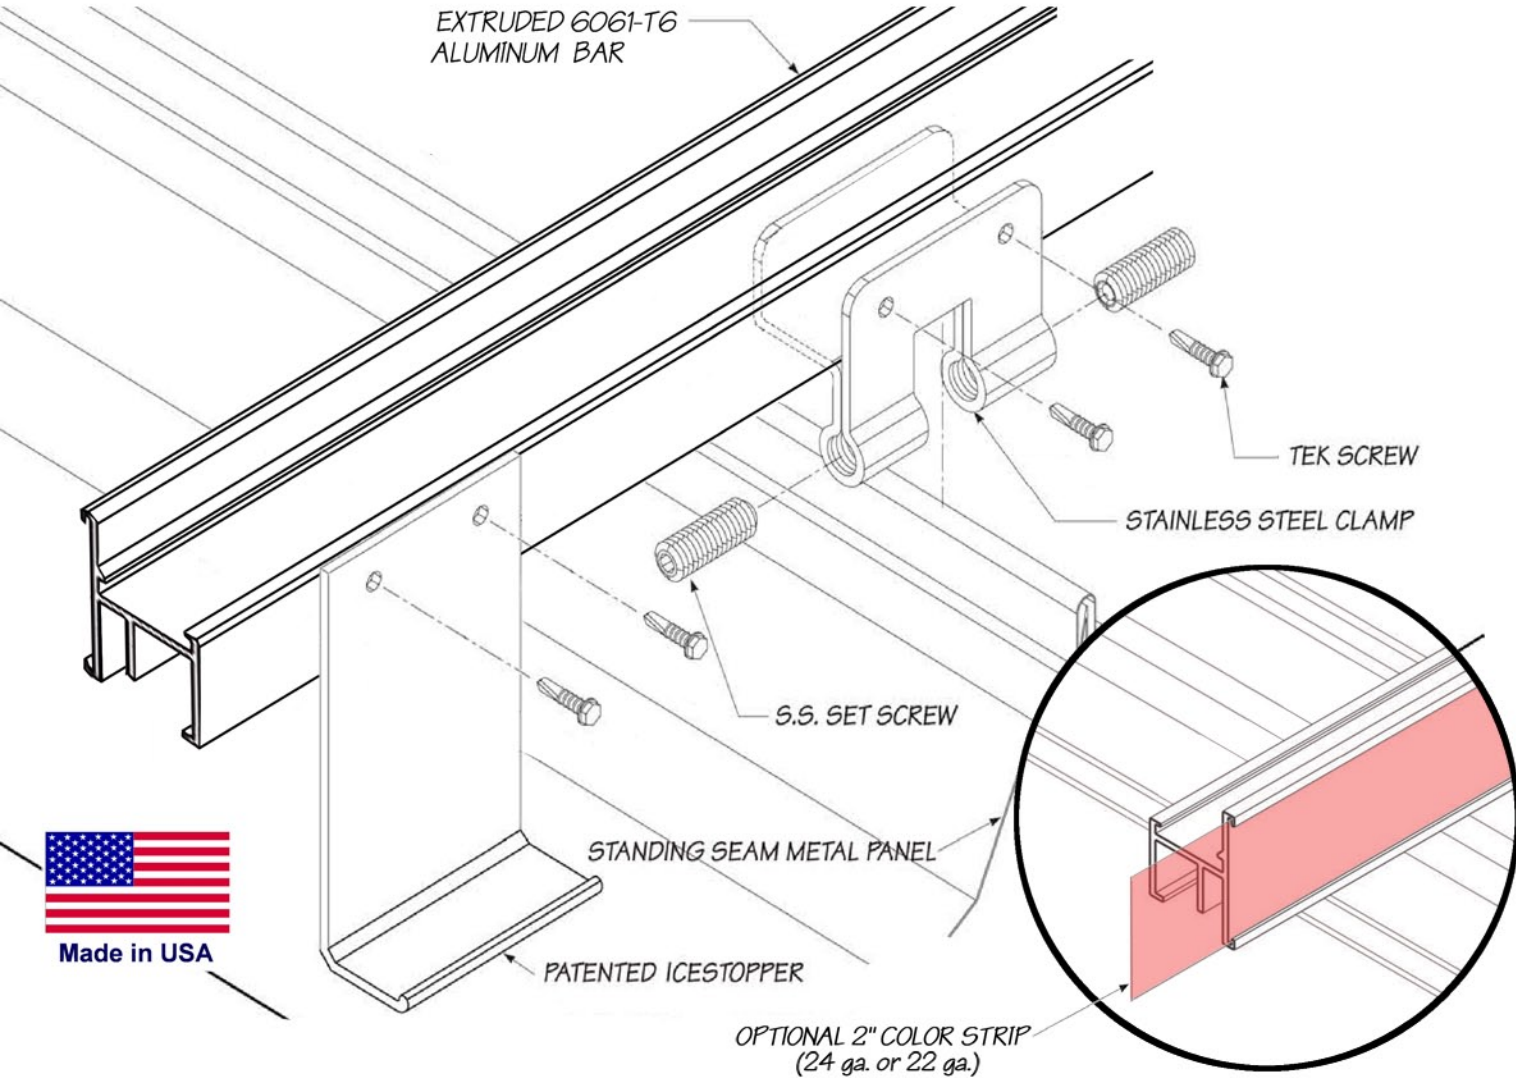

ColorBar

1 (800) 766-5291
(717) 737-4398

www.SNOBARCOLORBAR.com

Call Today For A Quote!

ColorBar is a year-round, extruded aluminum bar designed for maximum retention time. ColorBar can be color matched to the roof with 2" metal color strips, available from us in 36 standard colors, or using a piece of the actual leftover roof panels. Systems can be designed for most roof panels with top-loading, non-penetrating, stainless steel clamp-on attachment or aluminum screw down colorbrackets. Optional Ice Stoppers can be used to prevent snow and ice from sliding under the rail for maximum holding efficiency.

Placement in just isolated areas such as chimneys, doorways, vents and partial roof sections is NOT recommended.

For quick cost estimates, please visit www.spacingtool.com.