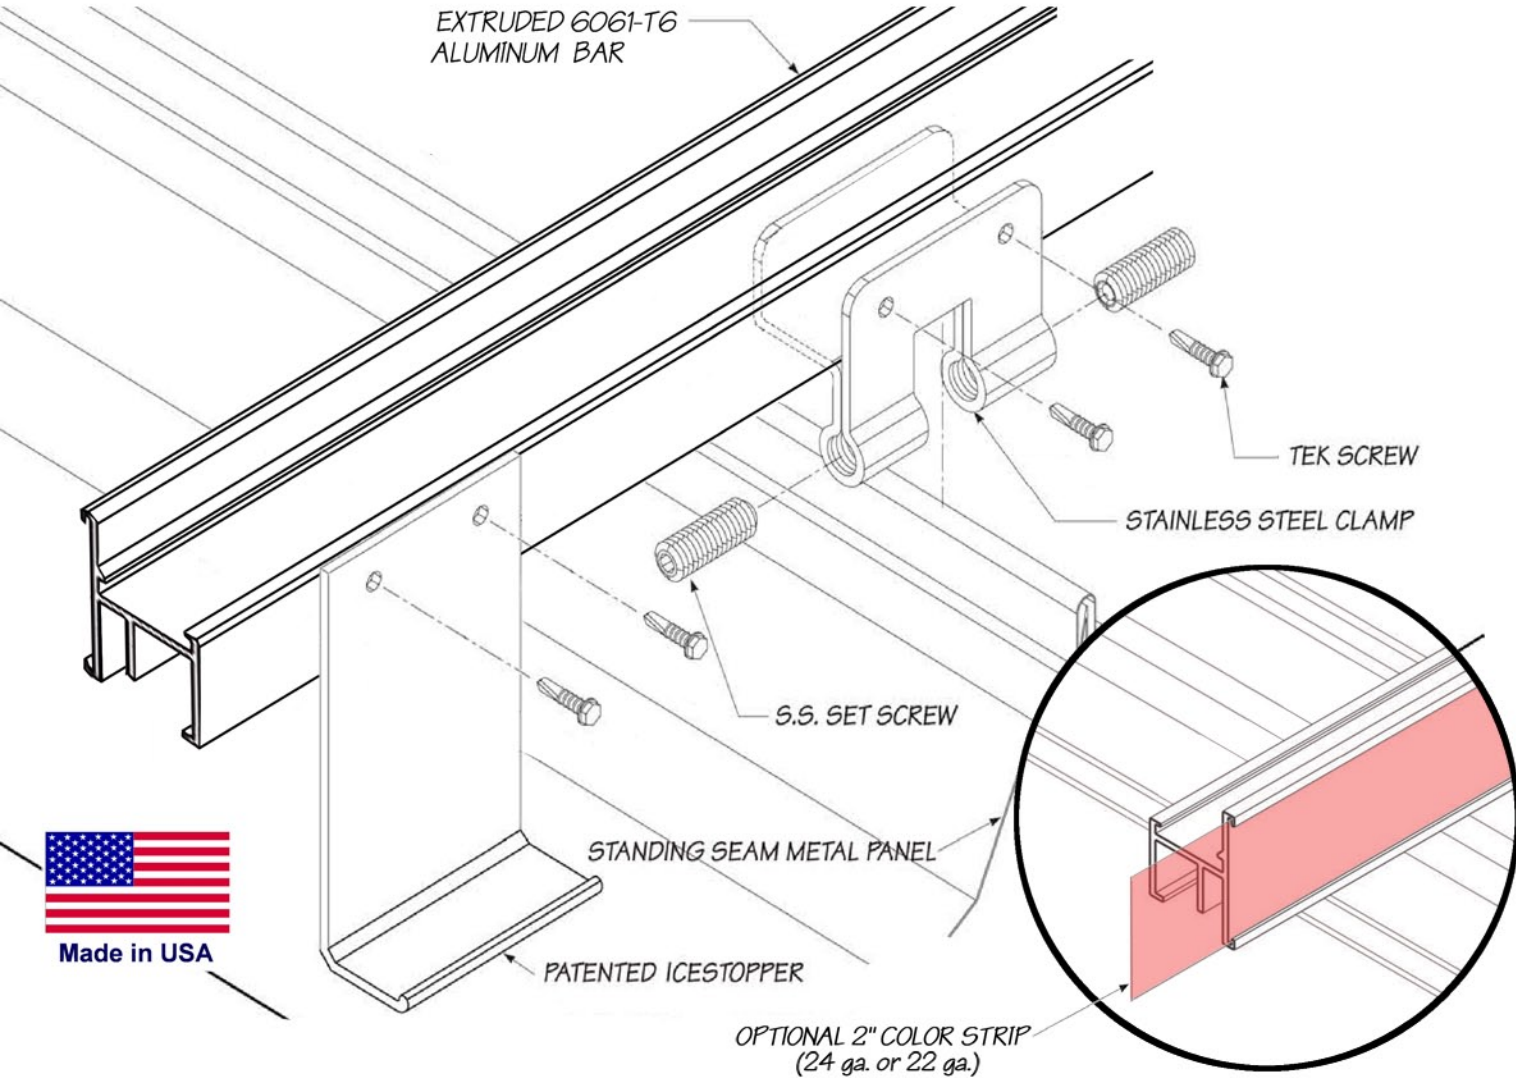

# ColorBar

1 (800) 766-5291  
(717) 737-4398

[www.SNOBARCOLORBAR.com](http://www.SNOBARCOLORBAR.com)

**Call Today For A Quote!**

ColorBar is a year-round, extruded aluminum bar designed for maximum retention time. ColorBar can be color matched to the roof with 2" metal color strips, available from us in 36 standard colors, or using a piece of the actual leftover roof panels. Systems can be designed for most roof panels with top-loading, non-penetrating, stainless steel clamp-on attachment or aluminum screw down colorbrackets. Optional Ice Stoppers can be used to prevent snow and ice from sliding under the rail for maximum holding efficiency.